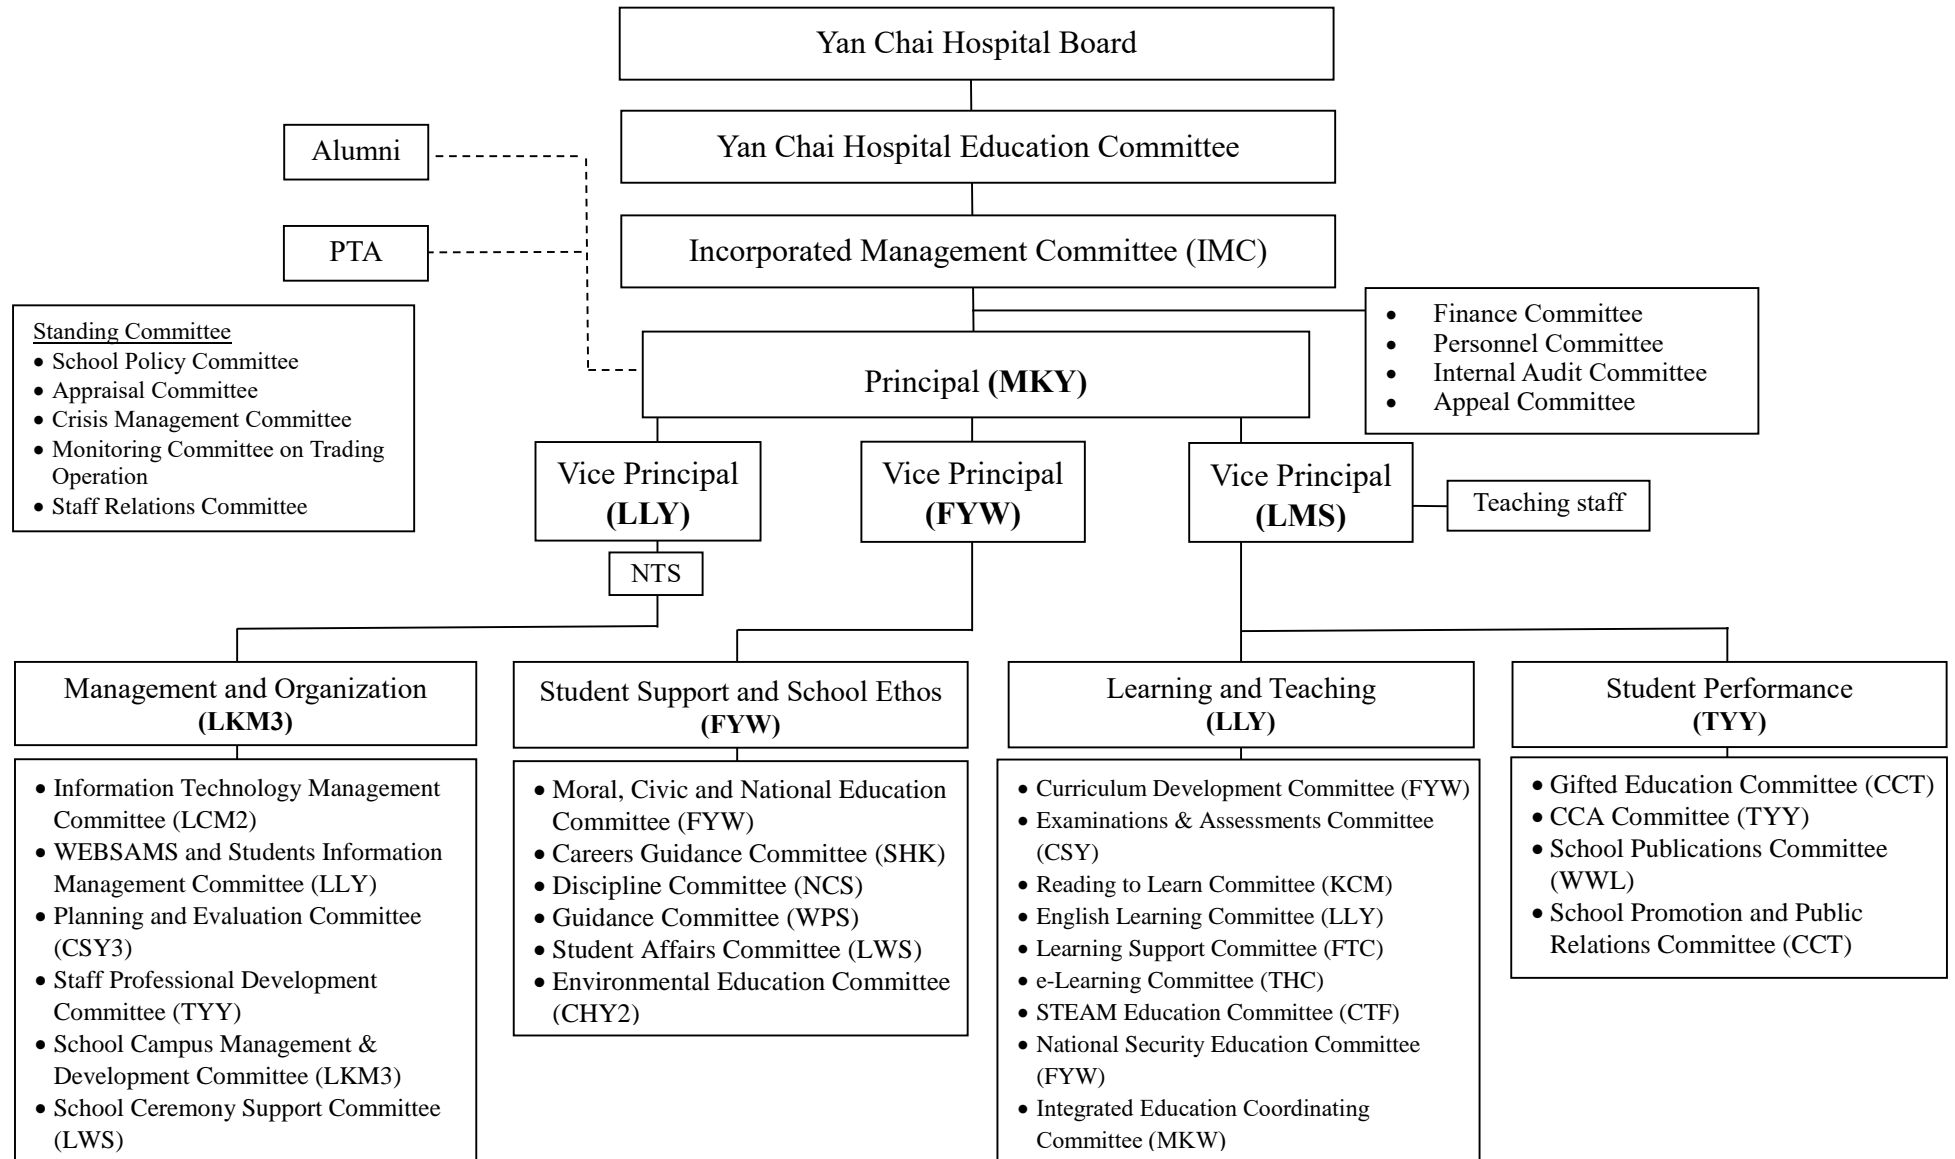

Yan Chai Hospital Wong Wha San Secondary School

School Organization Chart

仁濟醫院王華湘中學

學校組織架構